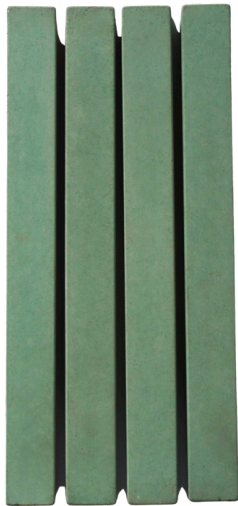

OBLONG CATALOGUE

YEAR 2026

SHAWTEC

QUARRY AND BESPOKE TILES

THE OBLONG TILE

Is our latest addition to the Shaw Tec tile range. We have been working behind the scenes to bring you our most popular Terra Cotta colour - inspired by the original 'KLOMPIE'.

Our Oblong tiles are a cement based product, with the pigment right through the mix, tiles need sealing due to it being a porous material.

We have developed the OBLONG tile to be easily adapted for floor AND walls, stair rises and garden edging that makes all the difference.

TERRA COTTA OBLONG

Size

300 x 30 x 20mm - 80 tiles per SQM

CHARCOAL OBLONG

Size

300 x 30 x 20mm - 80 tiles per SQM

KALAHARI OBLONG

Size

300 x 30 x 20mm - 80 tiles per SQM

BLUSH OBLONG

Size

300 x 30 x 20mm - 80 tiles per SQM

EMERALD OBLONG

Size

300 x 30 x 20mm - 80 tiles per SQM

BURGUNDY OBLONG