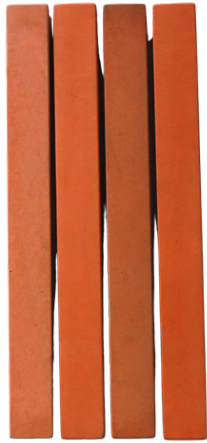

OBLONG CATALOGUE

YEAR 2026

SHAWTEC

QUARRY AND BESPOKE TILES

THE OBLONG TILE

Is our latest addition to the Shaw Tec tile range. We have been working behind the scenes to bring you our most popular Terra Cotta colour - inspired by the original 'KLOMPIE'.

Our Oblong tiles are a cement based product, with the pigment right through the mix, tiles need sealing due to it being a porous material.

We have developed the OBLONG tile to be easily adapted for floor AND walls, stair rises and garden edging that makes all the difference.

It is a handmade product, but the uniformity is very good, therefore laying our tiles is easier than an original clay klompie.

You can get as creative as you like using the OBLONG, from a Herringbone, Mosaic, Stack Bond, Brick Bond pattern - the options are endless.

TERRA COTTA OBLONG

Size

300 x 30 x 20mm - 80 tiles per SQM

CHARCOAL OBLONG

Size

300 x 30 x 20mm - 80 tiles per SQM

KALAHARI OBLONG

Size