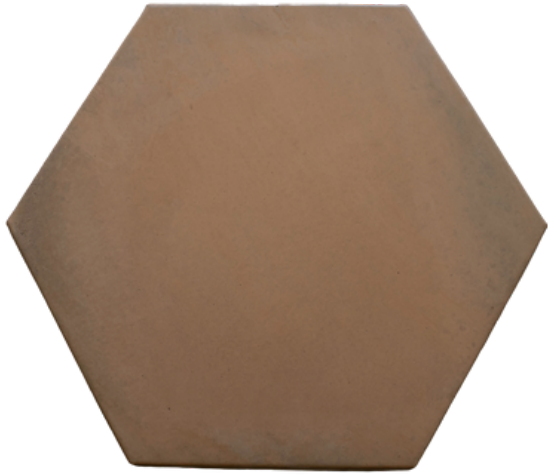

HEXAGON KALAHARI

Size: 300 x 340 x 20mm

HEXAGON EMERALD

Size: 300 x 340 x 20mm

HEXAGON CHARCOAL

Size: 300 x 340 x 20mm

HEXAGON BLUSH

Size: 300 x 340 x 20mm

HEXAGON TERRA COTTA

Size: 300 x 340 x 20mm

HEXAGON LIGHT SAND

Size: 300 x 340 x 20mm

HEXAGON STONE

Size: 300 x 340 x 20mm

CATALOGUE

YEAR 2025