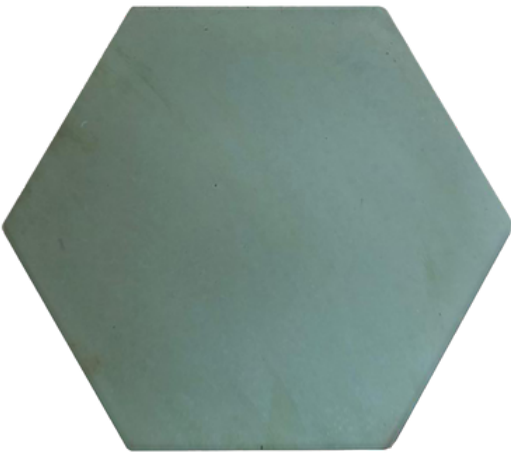

HEXAGON KALAHARI

Size: 300 x 340 x 20mm

HEXAGON EMERALD

Size: 300 x 340 x 20mm

HEXAGON CHARCOAL

Size: 300 x 340 x 20mm

HEXAGON BLUSH

Size: 300 x 340 x 20mm

HEXAGON TERRA COTTA

Size: 300 x 340 x 20mm

HEXAGON LIGHT SAND

Size: 300 x 340 x 20mm

HEXAGON STONE

Size: 300 x 340 x 20mm

CATALOGUE

YEAR 2025